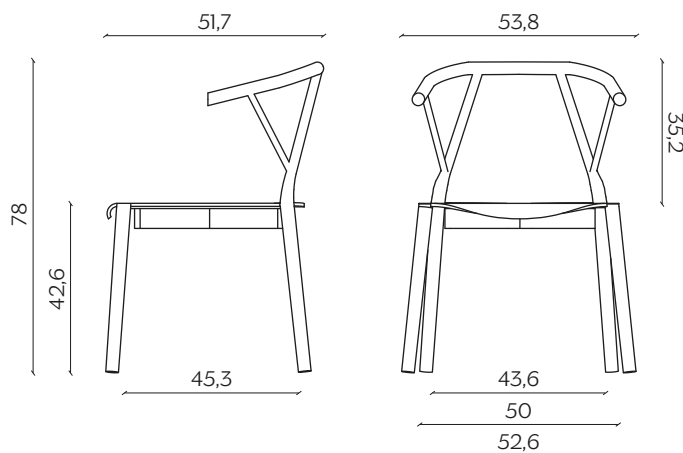

The chair is made in bended wood. It represents the essence of the sitting archetype, due to the used materials and to the form. Doesn't want to impress, just to perform in the better way the primary function: to accommodate. The chair develops the contrast between the essential structure and the wooden seat: the first devoted to the support and the second, to the comfort.

## DIMENSIONI | DIMENSIONS

lunghezza | width: 51,7 cm

larghezza | depth: 53,8 cm

altezza | height: 78 cm

altezza del sedile | seat height: 42,6 cm

## DIMENSIONI | DIMENSIONS

lunghezza | width: 59,4 cm  
larghezza | depth: 54,7 cm  
altezza | height: 78,2 cm  
altezza del sedile | seat height: 42,7 cm